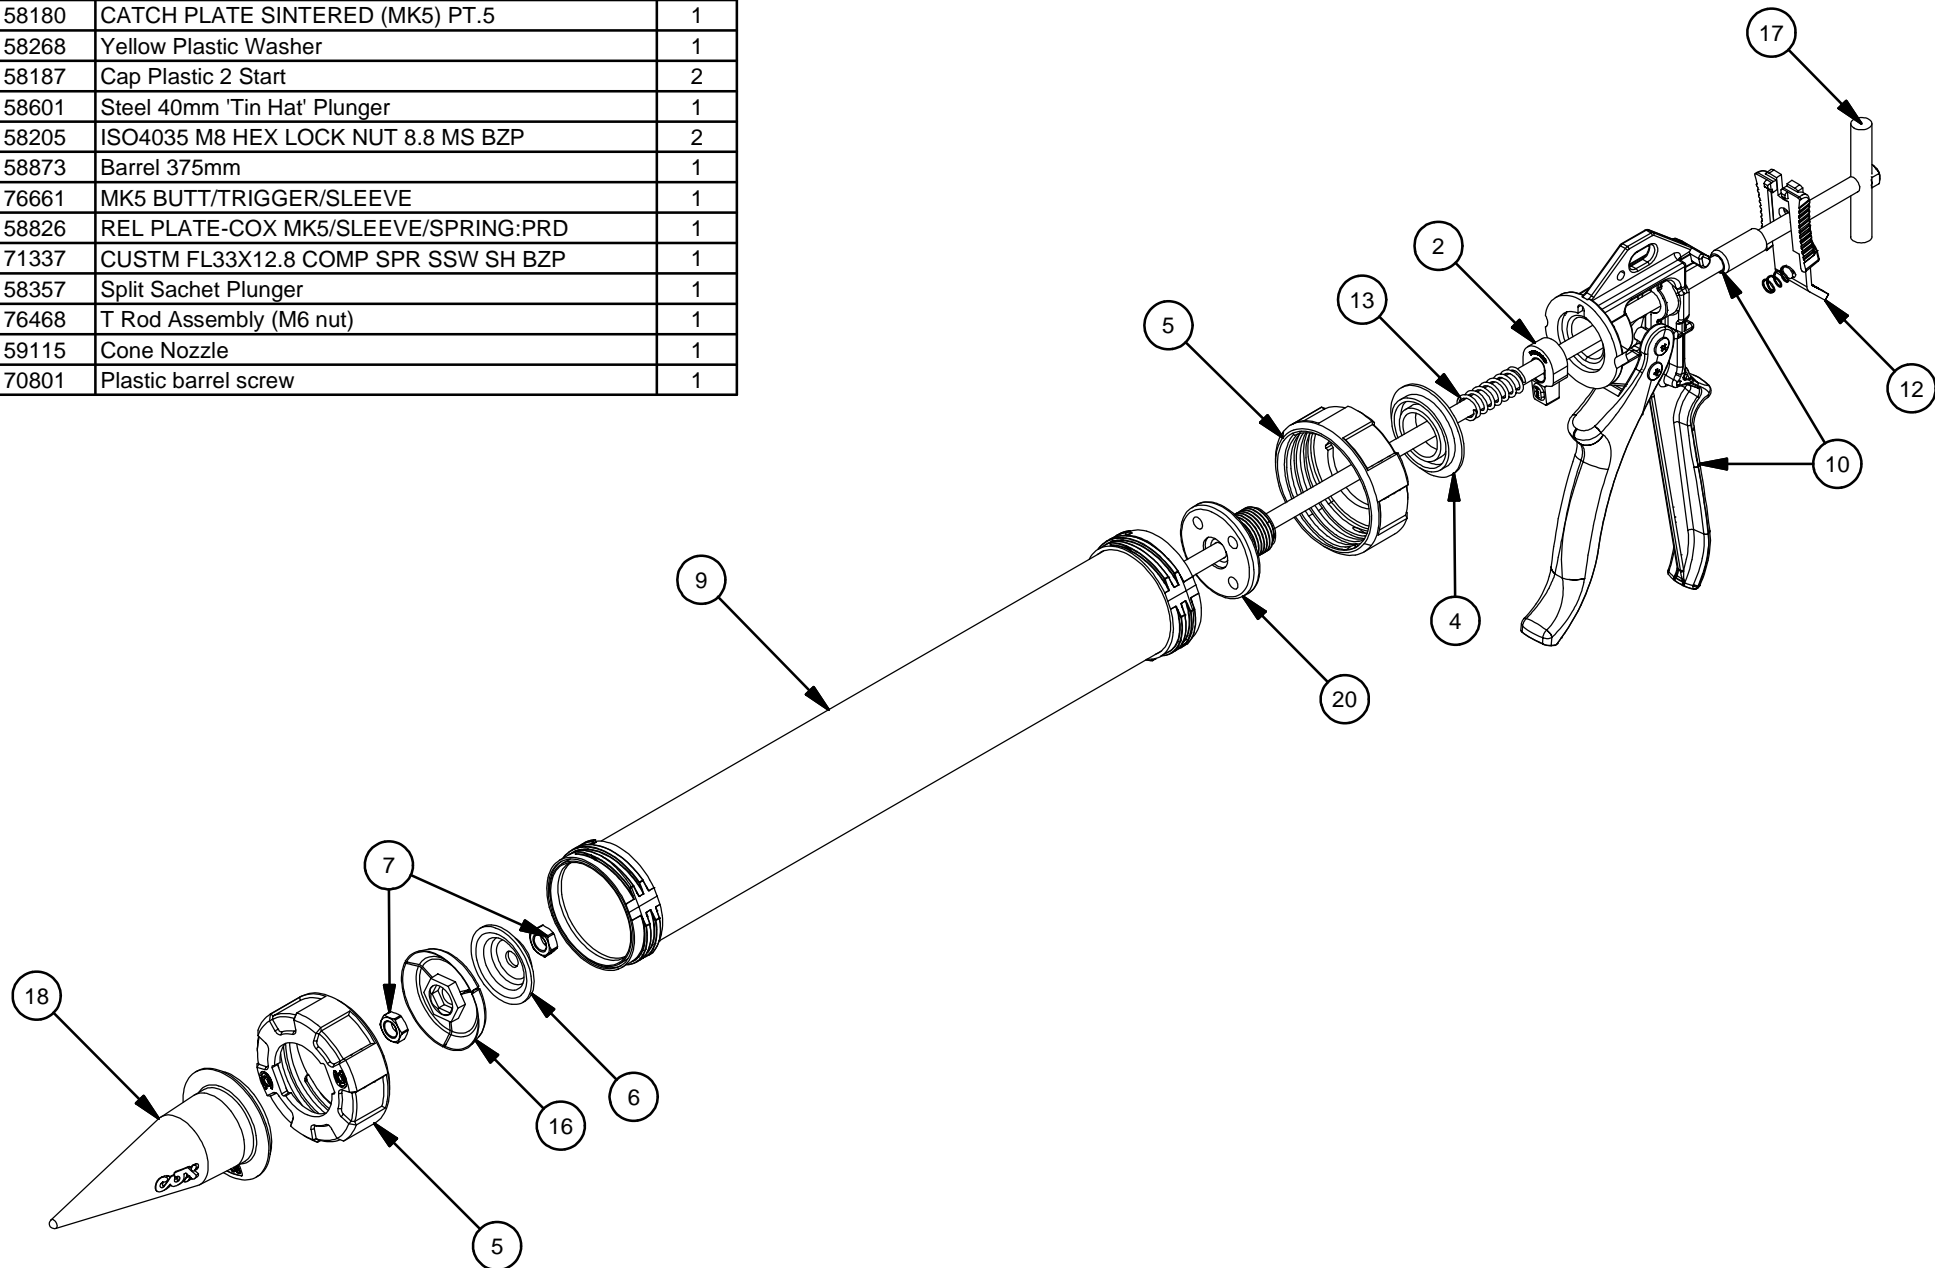

Parts List

ITEM	STOCK No	DESCRIPTION	QTY
2	158180	CATCH PLATE SINTERED (MK5) PT.5	1
4	158268	Yellow Plastic Washer	1
5	158187	Cap Plastic 2 Start	2
6	158601	Steel 40mm 'Tin Hat' Plunger	1
7	158205	ISO4035 M8 HEX LOCK NUT 8.8 MS BZP	2
9	158873	Barrel 375mm	1
10	176661	MK5 BUTT/TRIGGER/SLEEVE	1
12	158826	REL PLATE-COX MK5/SLEEVE/SPRING:PRD	1
13	171337	CUSTM FL33X12.8 COMP SPR SSW SH BZP	1
16	158357	Split Sachet Plunger	1
17	176468	T Rod Assembly (M6 nut)	1
18	159115	Cone Nozzle	1
20	170801	Plastic barrel screw	1

DRAWING FOR INSPECTION ONLY
 DRAWING IS NOT AN ASSEMBLY INSTRUCTION DOCUMENT
 FOR ASSEMBLY INSTRUCTIONS, REFER TO SOP

SULZER

177353
 Powerflow Combi 600
 Sachet

REV

00

DATE

09/01/2017