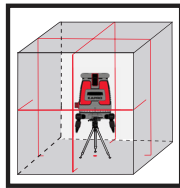

875 PROLASER® ALL-LINES RED

Lithium battery

**INDOOR
OUTDOOR
AND TILT
MODE**

FEATURES

- 6 Laser beams including:
 - 1 Horizontal beam
 - 4 Vertical beams with 90° intersections
 - 1 Plumb dot
- Indoor laser range: 30m (100')
- Outdoor laser range: 50m (165') with detector
- Accuracy: 0.2mm/m (0.0002"/")
- Manual mode for angular layout/ marking
- Self-leveling range $\pm 2.5^\circ$
- Visual and audible "out of level" warning
- Height adjustable support legs
- Fine adjustment knob
- Rechargeable lithium battery
- USB port for battery charging
- Tripod ready 5/8" thread
- Shock resistant rubber casing

INCLUDES

- Rechargeable lithium-polymer battery, BeamFinder™ glasses, laser target & soft carrying case

FIELDS OF APPLICATION

- Drywall, deck, fences and acoustic installations
- Framing and aligning doors & windows
- Aligning tiles, cabinets, borders & trims
- Leveling electrical outlets & plumbing
- Interior & exterior layouts